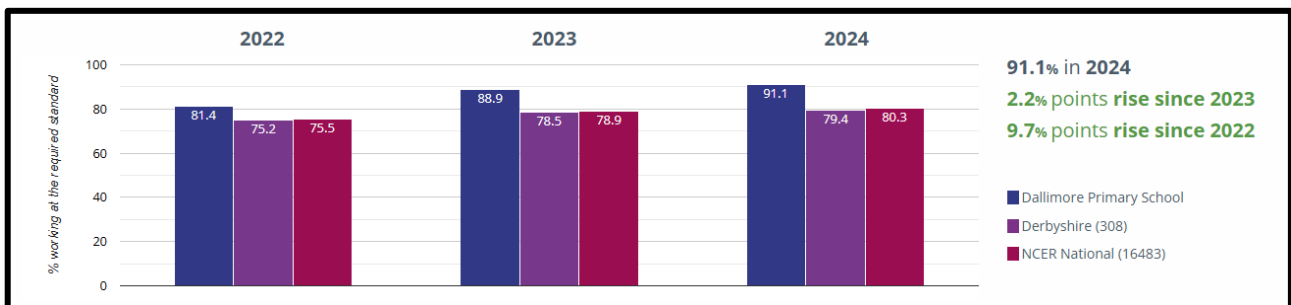

Year 1 Phonics

91% reached the required mark in the phonics screening